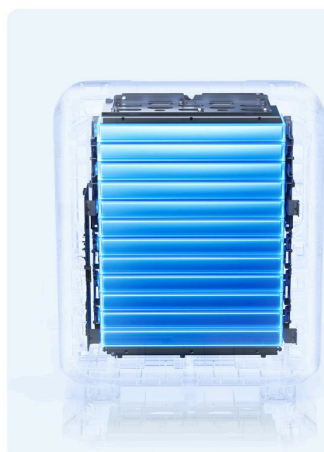

### Zakaj izbrati Elite 320?

**3.200 Wh · 1.800 W**  
**3.600 W Surge**

Massive Power, Built for More

**LiFePO<sub>4</sub>**  
Battery

**ALL-DAY**  
adventure power

Big Power, Easy Moves  
**UP TO 3,2 kWh**