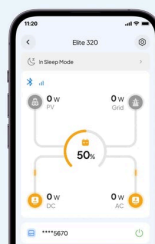

10 ms UPS

Seamless backup for essentials